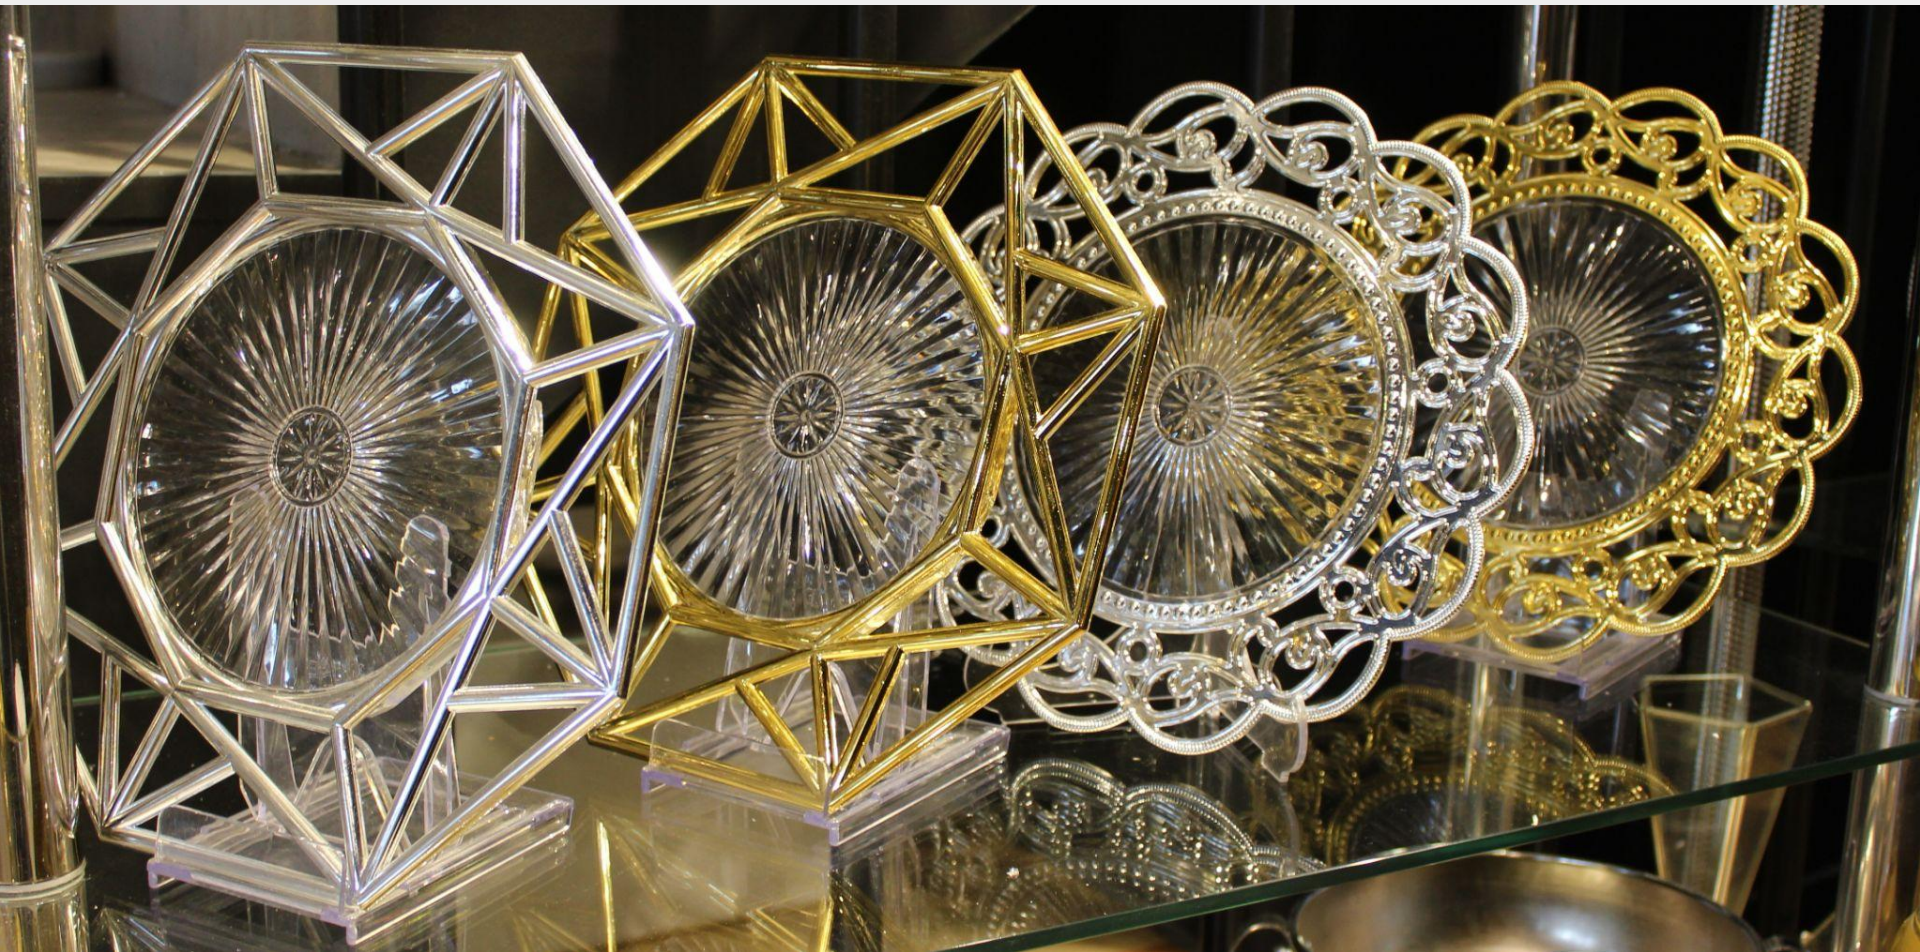

Deon

Wedding and Event Product Catalogue

Decorating Every Space with Elegance.

CHARGER PLATES

ALL CHARGER PLATES HAVE TRANSPARENT, GOLD AND SILVER MODELS. 31 CM Ø

ALL CHARGER PLATES HAVE TRANSPARENT, GOLD AND SILVER MODELS. 31 CM Ø

ALL CHARGER PLATES HAVE TRANSPARENT, GOLD AND SILVER MODELS. 31 CM Ø

SQUARE-G

SQAURE-S

ALL CHARGER PLATES HAVE TRANSPARENT, GOLD AND SILVER MODELS. 31 CM Ø

EDERA-G

ALL CHARGER PLATES HAVE TRANSPARENT, GOLD AND SILVER MODELS. 31 CM Ø