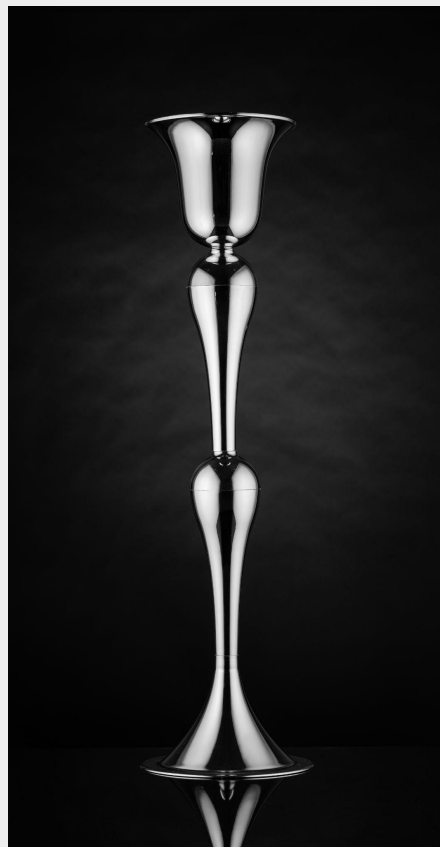

LAILA
CANDELABRUM

ELEGANCE CANDELABRUM

POWER CANDELABRA

SQUARE BASE GOLD METAL POWER

THESE PRODUCTS ARE METAL AND HAVE LIGHTING SYSTEM.

POWER CANDELABRA

GOLD METAL
POWER

BLACK METAL
POWER

THESE PRODUCTS ARE METAL AND HAVE LIGHTING SYSTEM.

CANDLE HOLDERS

SIERRA

RISE

PANDORA

LAILA

TRANSPARENT CANDLE HOLDER

TRANSPARENT, 10, 15, 20 CM ↑, 8 CM Ø, 0,13, 0,18, 0,25 KG

CUP CANDLEHOLDER

TRANSPARENT, 18 CM ↑, 8 CM Ø, 0,25 KG

CANDLES

GOLD, SILVER, BLACK, WHITE 15 CM ↑, 8 CM Ø, 0,1 KG

VASES

HIRA-G

HIRA-S

LUCY-G

LUCY-S

VERA 2-G
GOLD, SILVER, BLACK, WHITE 80 CM ↑, 24 CM Ø, 1,5 KG

VERA 2-S

VERA 1-G

VERA 1-S

GOLD, SILVER, BLACK, WHITE 55 CM ↑, 22 CM Ø, 1 KG

VITA

GOLD, SILVER, BLACK, WHITE 26 CM ↑, 18 CM Ø, 0,35 KG