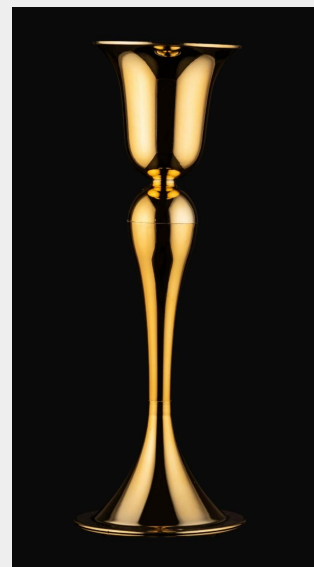

THESE PRODUCTS ARE METAL AND HAVE LIGHTING SYSTEM.

CANDLE HOLDERS

SIERRA

RISE

PANDORA

LAILA

TRANSPARENT CANDLE HOLDER

TRANSPARENT, 10, 15, 20 CM ↑, 8 CM Ø, 0,13, 0,18, 0,25 KG

CUP CANDLEHOLDER

TRANSPARENT, 18 CM ↑, 8 CM Ø, 0,25 KG

CANDLES

GOLD, SILVER, BLACK, WHITE 15 CM ↑, 8 CM Ø, 0,1 KG

VASES

HIRA-G

HIRA-S

LUCY-G

LUCY-S

VERA 2-G
GOLD, SILVER, BLACK, WHITE 80 CM ↑, 24 CM Ø, 1,5 KG

VERA 2-S

VERA 1-G

VERA 1-S

GOLD, SILVER, BLACK, WHITE 55 CM ↑, 22 CM Ø, 1 KG

VITA

GOLD, SILVER, BLACK, WHITE 26 CM ↑, 18 CM Ø, 0,35 KG