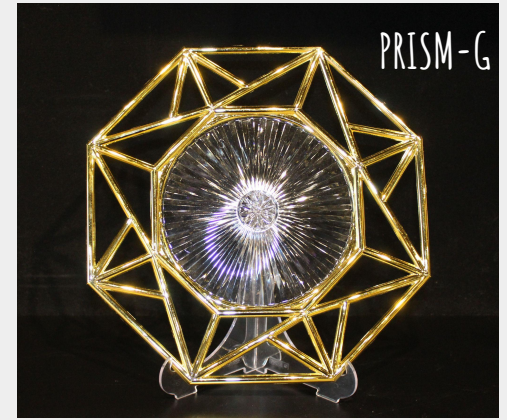

Deon

Wedding and Event Product Catalogue

Decorating Every Space with Elegance.

CHARGER PLATES

ALL CHARGER PLATES HAVE TRANSPARENT, GOLD AND SILVER MODELS. 31 CM Ø

ALL CHARGER PLATES HAVE TRANSPARENT, GOLD AND SILVER MODELS. 31 CM Ø

ALL CHARGER PLATES HAVE TRANSPARENT, GOLD AND SILVER MODELS. 31 CM Ø

SQUARE-G

SQAURE-S

ALL CHARGER PLATES HAVE TRANSPARENT, GOLD AND SILVER MODELS. 31 CM Ø

EDERA-G

ALL CHARGER PLATES HAVE TRANSPARENT, GOLD AND SILVER MODELS. 31 CM Ø

ALL CHARGER PLATES HAVE TRANSPARENT, GOLD AND SILVER MODELS. 31 CM Ø

CANDELABRA

TREA

FREYA

SION

GOLD ROSE

SILVER ROSE

PANDORA
CANDELABRUM