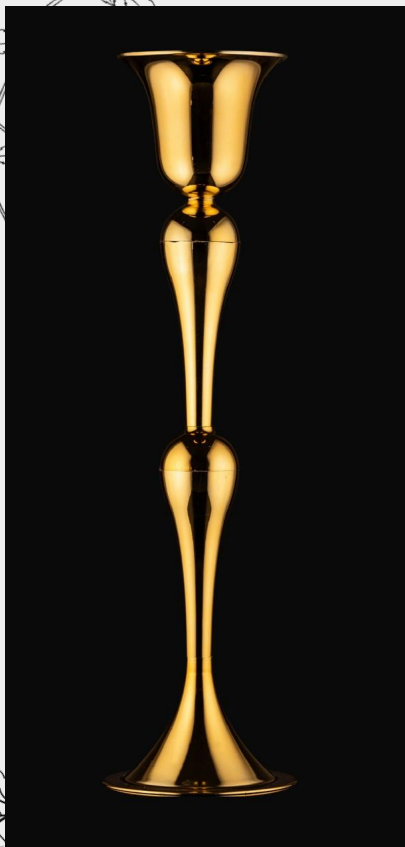

LAILA
CANDELABRUM

ELEGANCE CANDELABRUM

POWER CANDELABRA

SQUARE BASE GOLD METAL POWER

THESE PRODUCTS ARE METAL AND HAVE LIGHTING SYSTEM.

POWER CANDELABRA

GOLD METAL
POWER

BLACK METAL
POWER

THESE PRODUCTS ARE METAL AND HAVE LIGHTING SYSTEM.

CANDLE HOLDERS

SIERRA

RISE

PANDORA

LAILA

TRANSPARENT CANDLE HOLDER

TRANSPARENT, 10, 15, 20 CM ↑, 8 CM Ø, 0,13, 0,18, 0,25 KG

CUP CANDLEHOLDER

TRANSPARENT, 18 CM ↑, 8 CM Ø, 0,25 KG

CANDLES

GOLD, SILVER, BLACK, WHITE 15 CM ↑, 8 CM Ø, 0,1 KG

VASES

HIRA-G

HIRA-S

LUCY-G

LUCY-S

VERA 2-G
GOLD, SILVER, BLACK, WHITE 80 CM ↑, 24 CM Ø, 1,5 KG

VERA 2-S

VERA 1-G

VERA 1-S

GOLD, SILVER, BLACK, WHITE 55 CM ↑, 22 CM Ø, 1 KG

VITA

GOLD, SILVER, BLACK, WHITE 26 CM ↑, 18 CM Ø, 0,35 KG