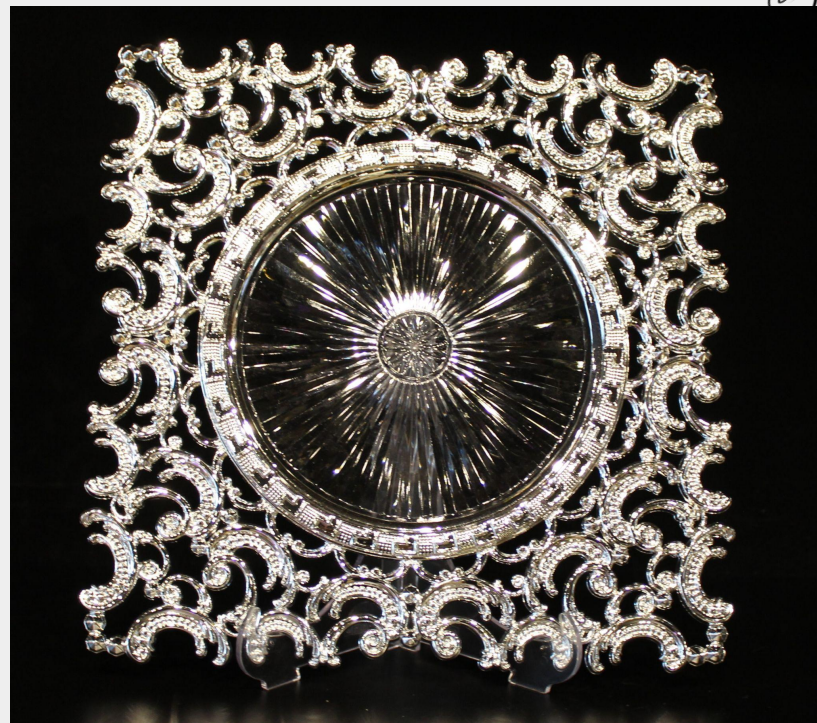

Deon

Wedding and Event Product Catalogue

Decorating Every Space with Elegance.

CHARGER PLATES

ALL CHARGER PLATES HAVE TRANSPARENT, GOLD AND SILVER MODELS. 31 CM Ø

ALL CHARGER PLATES HAVE TRANSPARENT, GOLD AND SILVER MODELS. 31 CM Ø

ALL CHARGER PLATES HAVE TRANSPARENT, GOLD AND SILVER MODELS. 31 CM Ø

SQUARE-G

SQAURE-S

ALL CHARGER PLATES HAVE TRANSPARENT, GOLD AND SILVER MODELS. 31 CM Ø

EDERA-G

ALL CHARGER PLATES HAVE TRANSPARENT, GOLD AND SILVER MODELS. 31 CM Ø

ALL CHARGER PLATES HAVE TRANSPARENT, GOLD AND SILVER MODELS. 31 CM Ø

CANDELABRA

TREA

FREYA

SION

GOLD ROSE

SILVER ROSE

PANDORA
CANDELABRUM