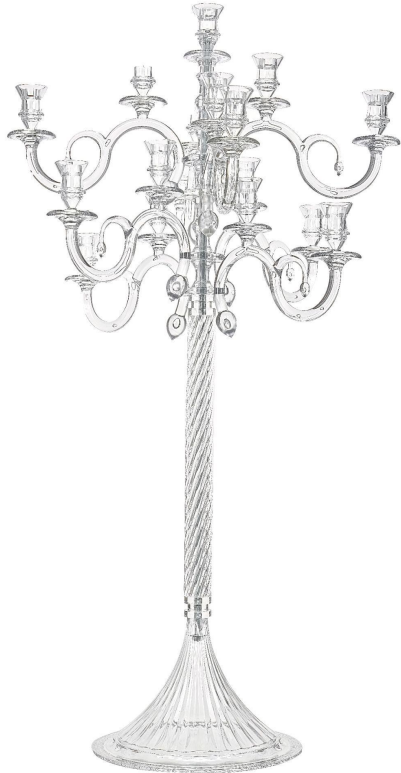

ALL CHARGER PLATES HAVE TRANSPARENT, GOLD AND SILVER MODELS. 31 CM Ø

SQUARE-G

SQAURE-S

ALL CHARGER PLATES HAVE TRANSPARENT, GOLD AND SILVER MODELS. 31 CM Ø

EDERA-G

ALL CHARGER PLATES HAVE TRANSPARENT, GOLD AND SILVER MODELS. 31 CM Ø

ALL CHARGER PLATES HAVE TRANSPARENT, GOLD AND SILVER MODELS. 31 CM Ø

CANDELABRA

TREA

FREYA

SION

GOLD ROSE

SILVER ROSE

PANDORA
CANDELABRUM

LAILA
CANDELABRUM

ELEGANCE CANDELABRUM

POWER CANDELABRA

SQUARE BASE GOLD METAL POWER

THESE PRODUCTS ARE METAL AND HAVE LIGHTING SYSTEM.

POWER CANDELABRA

GOLD METAL
POWER

BLACK METAL
POWER

THESE PRODUCTS ARE METAL AND HAVE LIGHTING SYSTEM.

CANDLE HOLDERS

SIERRA

RISE

PANDORA

LAILA

TRANSPARENT CANDLE HOLDER

TRANSPARENT, 10, 15, 20 CM ↑, 8 CM Ø, 0,13, 0,18, 0,25 KG